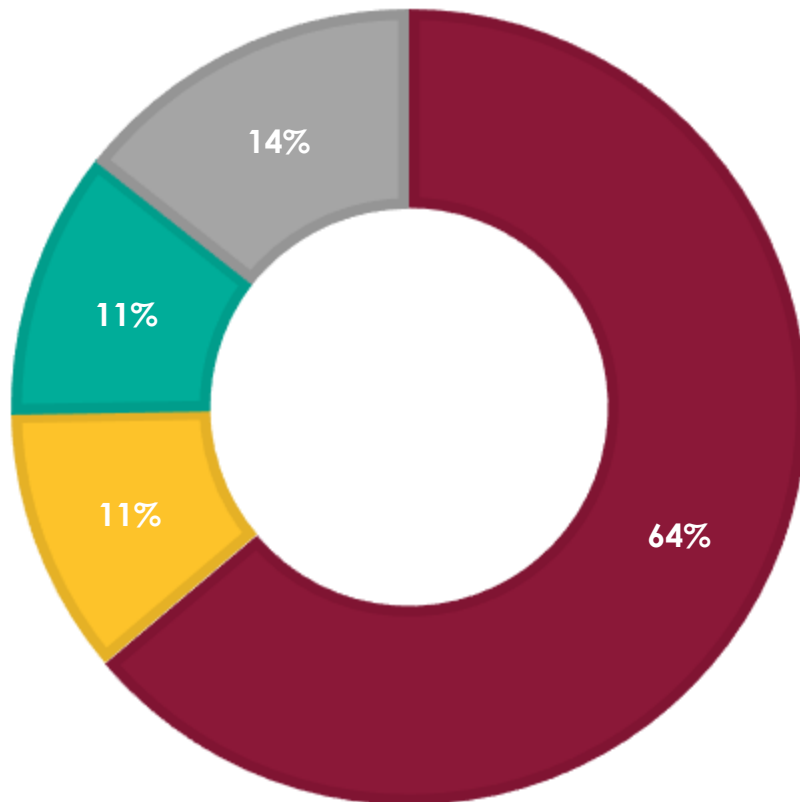

1,032

Montrose Campus

AGE DEMOGRAPHIC

VERDUGO

GARFIELD

CREDIT STUDENT GOALS

-  TRANSFER/CREDIT
-  CAREER/SKILLS
-  OTHER
-  UNDECIDED

MAJOR OBSTACLE