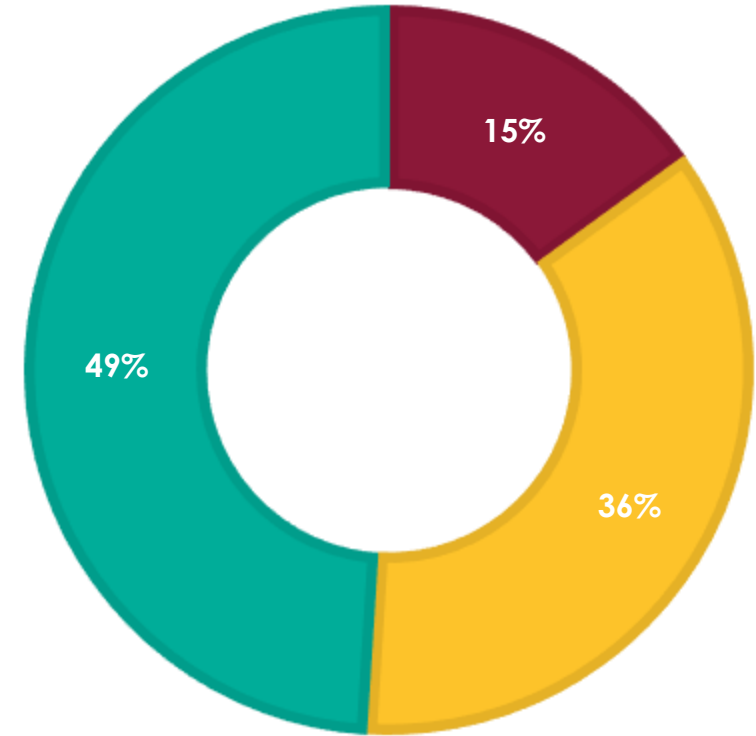

1,032

Montrose Campus

AGE DEMOGRAPHIC

VERDUGO

GARFIELD

CREDIT STUDENT GOALS

-  TRANSFER/CREDIT
-  CAREER/SKILLS
-  OTHER
-  UNDECIDED

MAJOR OBSTACLE