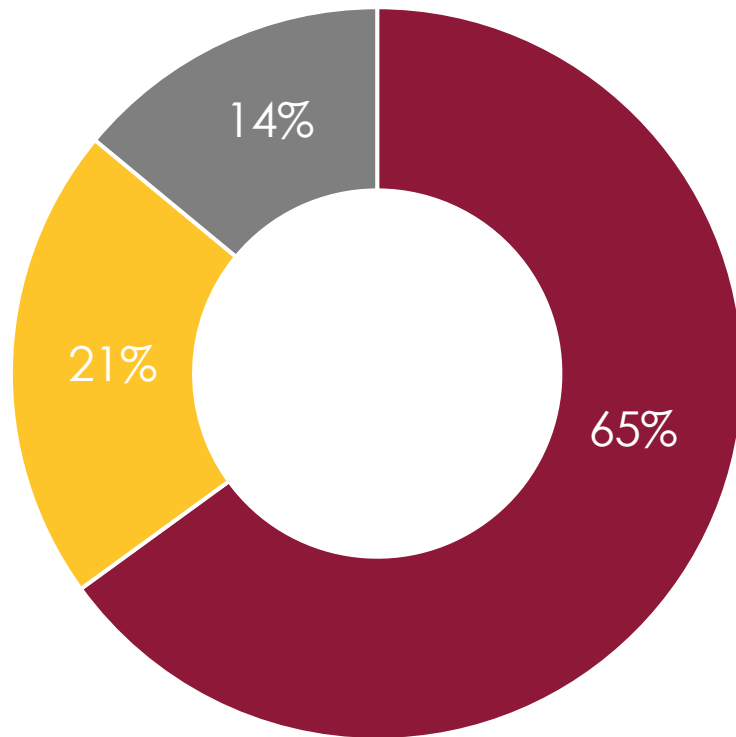

REMOTE AND THRIVING

Student Survey

- Doing Well or Better
- Neutral
- Not Well