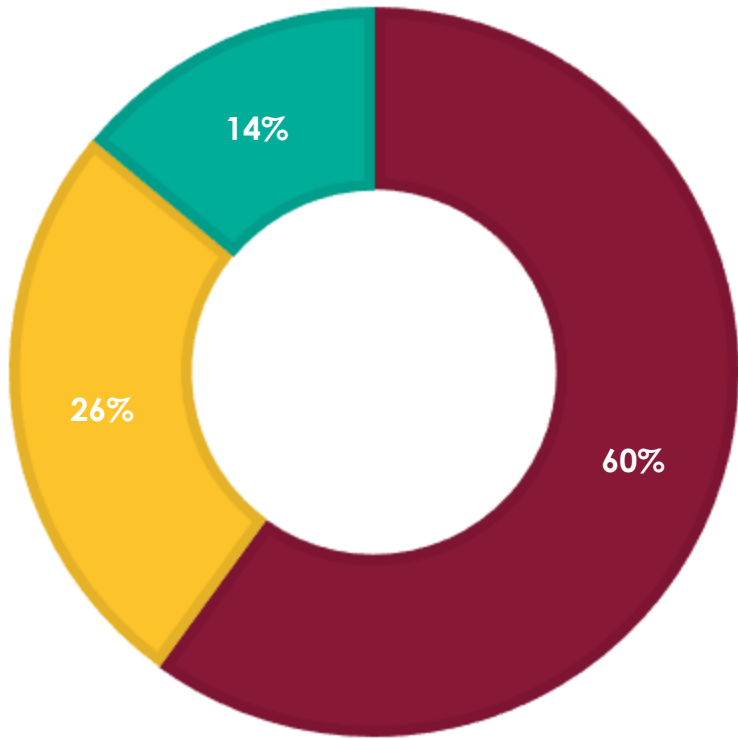

THEIR PATH IS OUR PURPOSE

GOALS

STUDENT

OUR CAMPUSES

18,562

Verdugo Campus

6,138

Garfield Campus

1,032

Montrose Campus

AGE DEMOGRAPHIC

VERDUGO

GARFIELD

CREDIT STUDENT GOALS

-  TRANSFER/CREDIT
-  CAREER/SKILLS
-  OTHER
-  UNDECIDED

MAJOR OBSTACLE