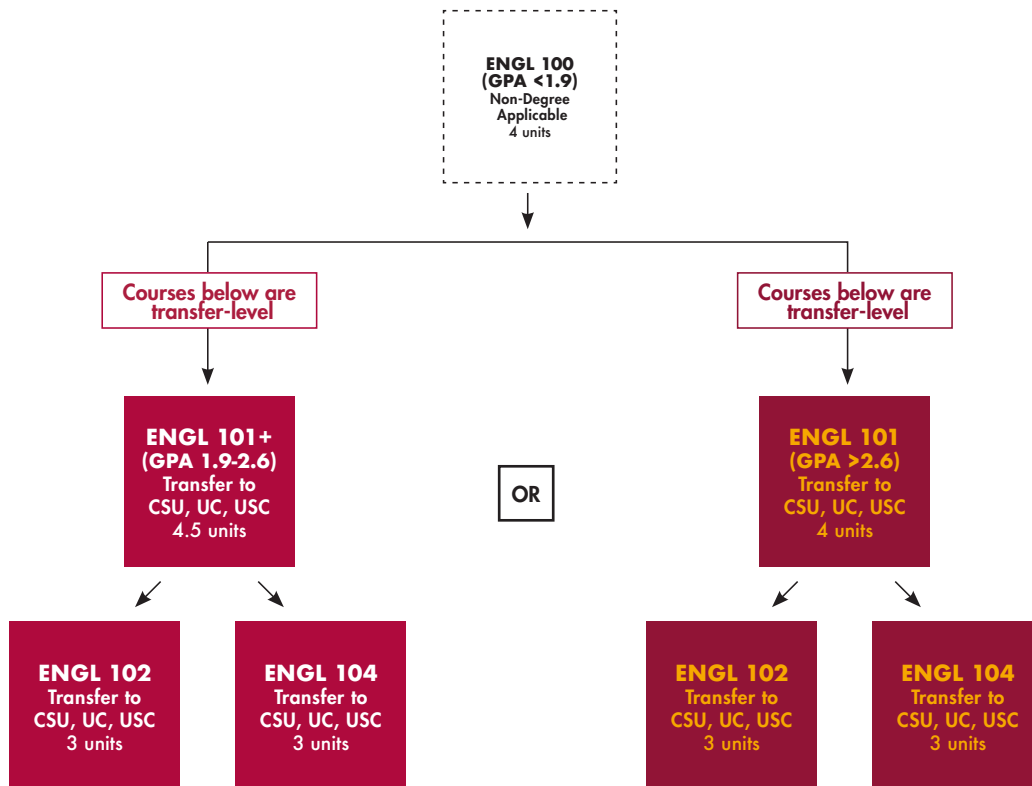

## GCC ENGLISH ASSESSMENT AND PLACEMENT INFORMATION

NEW STUDENT'S REPORTED GPA	NEW STUDENT'S INITIAL ENGLISH PLACEMENT
2.6 or above	ENGL 101
1.9-2.6	ENGL 101+
1.9 or less	ENGL 100

### GCC ENGLISH COURSE SEQUENCE FALL 2020

**TO GET YOUR QUESTIONS ANSWERED VISIT:**

**PLACEMENT AND ASSESSMENT** [www.glendale.edu/Assessment](http://www.glendale.edu/Assessment)

**COUNSELING** [www.glendale.edu/Counseling](http://www.glendale.edu/Counseling)