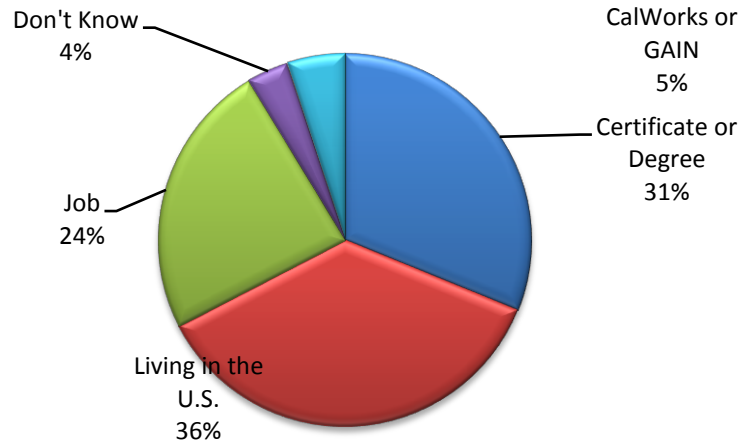

Student Goal Survey Spring 2012

**Survey Results at the Main Campus
(n=213)**

**Survey Results at the Garfield
Campus (565)**