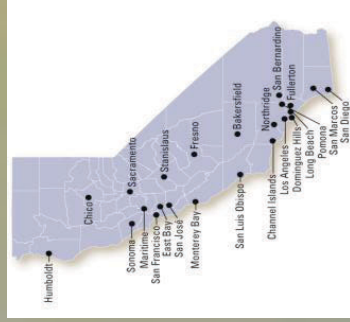

CSU International Student Transfer Day

Learn About:

- ▶ **Your Major**
- ▶ **Admission Requirements**
- ▶ **How to transfer your I-20**
- ▶ **Housing**
- ▶ **Cost of Attendance**
- ▶ **Student Life**
- ▶ **...and much more!!!**

Find out what you need to transfer to your favorite CSU campus

- CSU Bakersfield
- CSU Channel Islands
- CSU Dominguez Hills
- CSU East Bay
- CSU Fullerton
- Humboldt State
- CSU Long Beach
- CSU Los Angeles
- CSU Monterey Bay
- CSU Northridge
- Cal Poly Pomona
- CSU Sacramento
- CSU San Bernardino
- San Francisco State
- San Jose State
- CSU San Marcos

Meet Us On:

Wednesday, April 25, 2012

▶ **Glendale Community College**

From 10:00am – 12:00pm
(Main Walk-way on Campus)

▶ **Cerritos College**

From 3:00pm – 5:00pm

For more information, contact your schools International Programs Office.